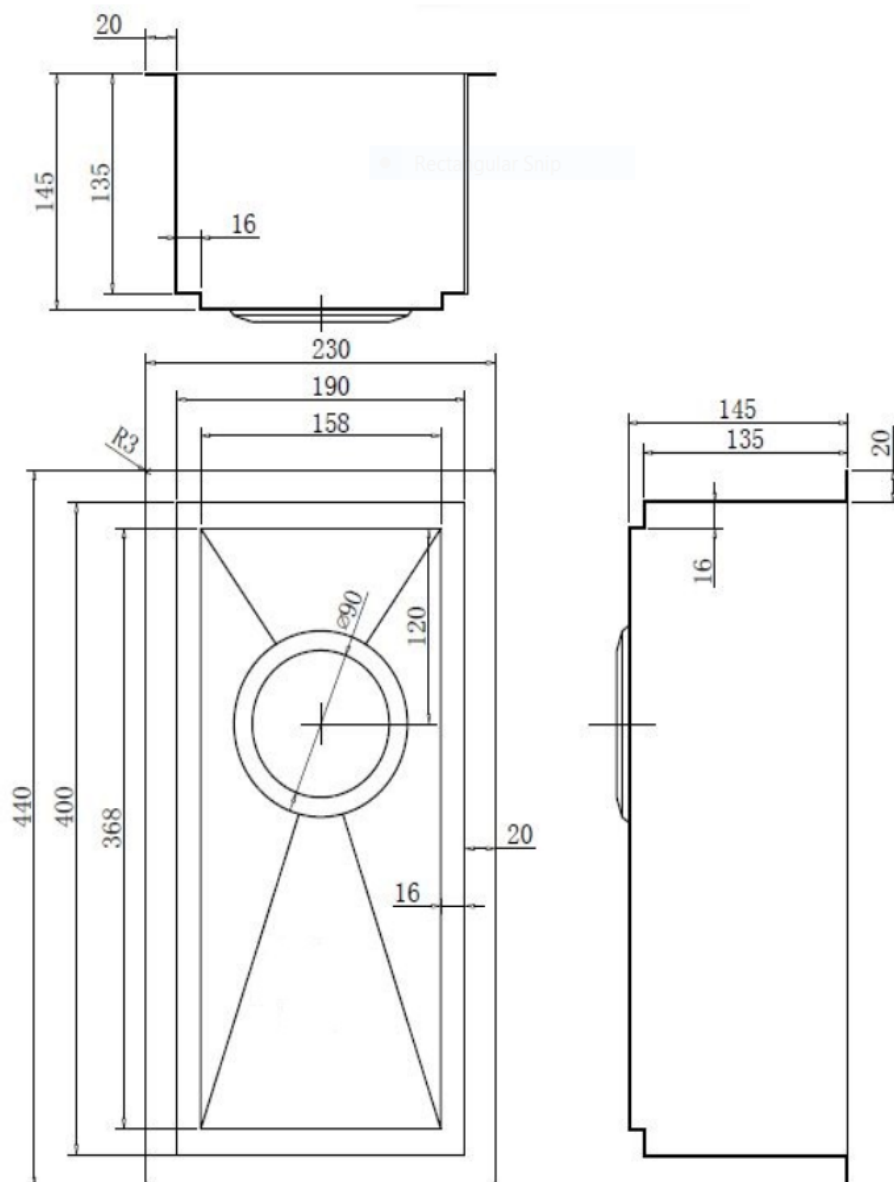

ANTEGRA

SINK FUSION

Tech Spec & Model Codes for the 190 sink with a 16mm Step Ledge

Stainless Steel	AU/ANT/190/16 - ST
Gold Brass	AU/ANT/190/16 - GB
Copper	AU/ANT/190/16 - CO
Gun Metal	AU/ANT/190/16 - GM