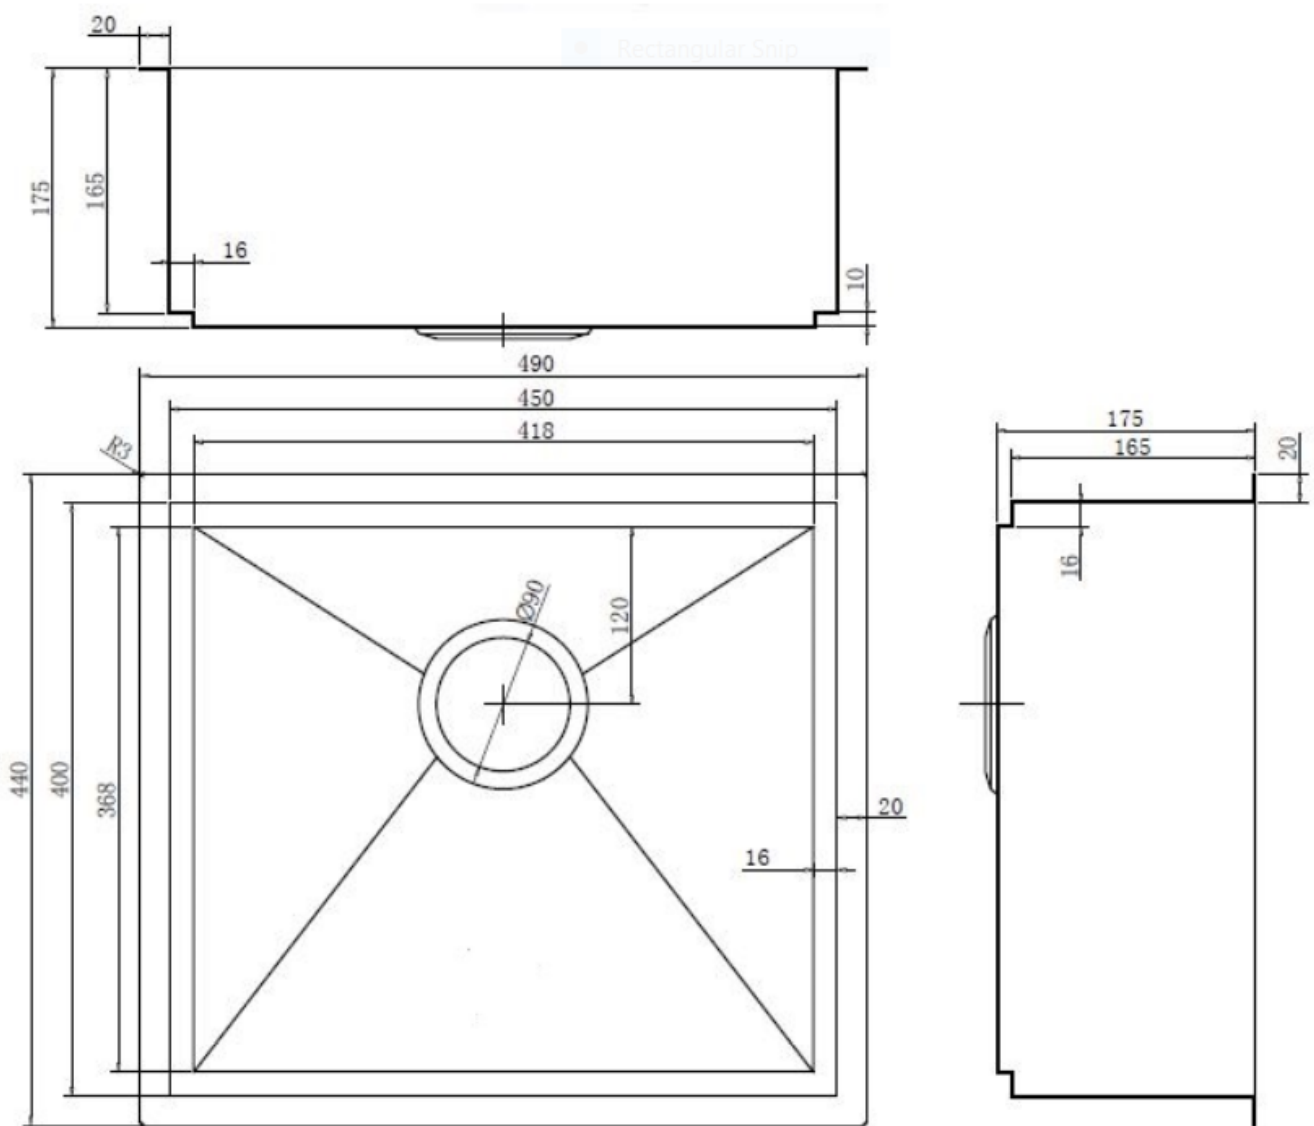

ANTEGRA

SINK FUSION

Tech Spec & Model Codes for the 450 Sink with a 16mm Step Ledge

Stainless Steel
 Gold Brass
 Copper
 Gun Metal

AU/ANT/450/16/ ST
 AU/ANT/450/16/GB
 AU/ANT/450/16/CO
 AU/ANT/450/16/GM