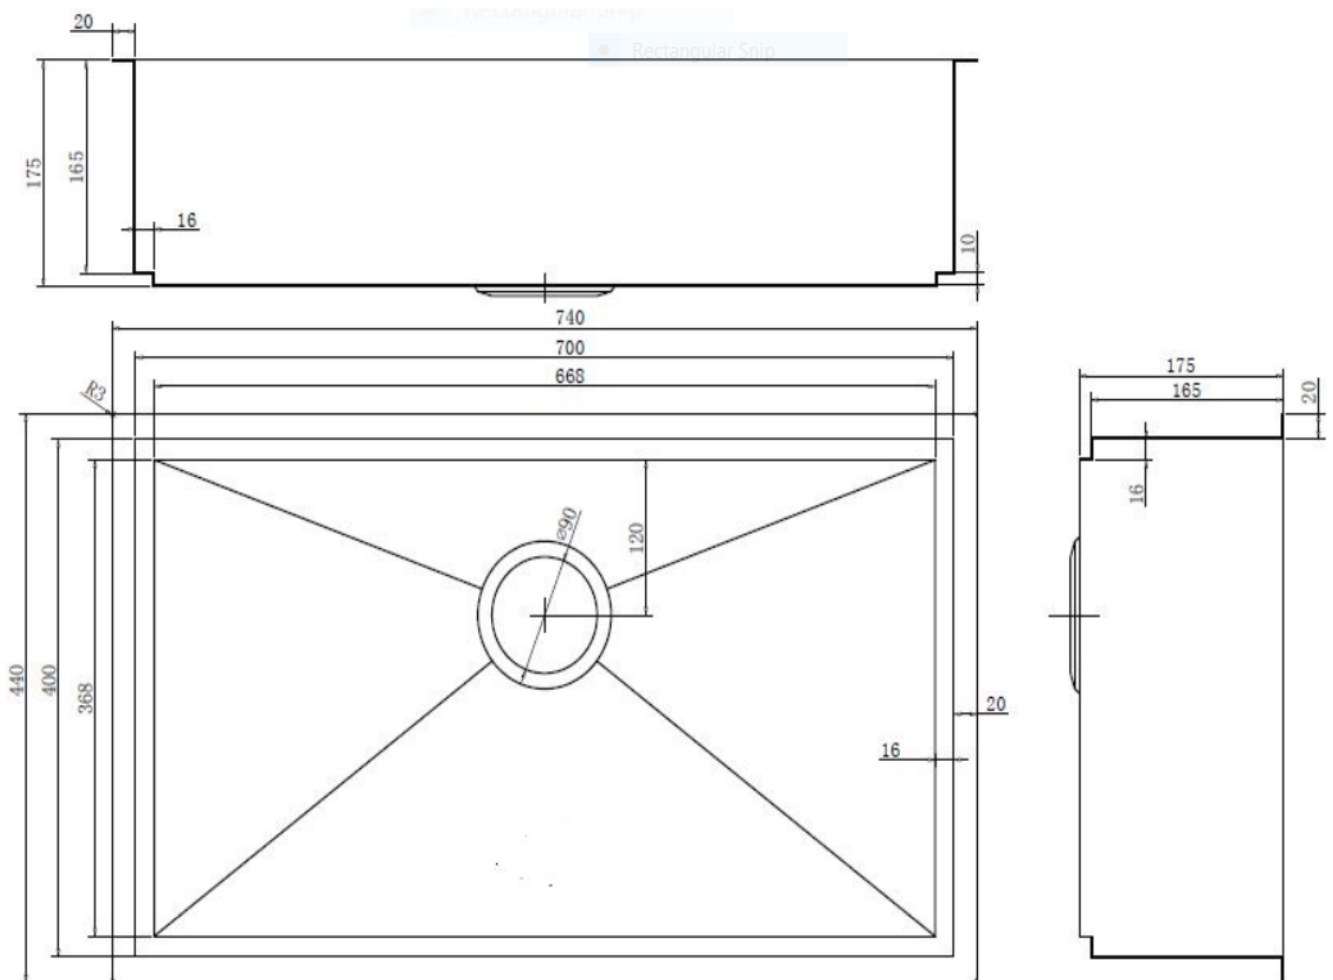

ANTEGRA

SINK FUSION

Tech Spec & Model Codes for the 700 Sink with a 16mm Step Ledge

Stainless Steel
 Gold Brass
 Copper
 Gun Metal

AU/ANT/700/16/ST
 AU/ANT/700/16/GB
 AU/ANT/700/16/CO
 AU/ANT/700/16/GM